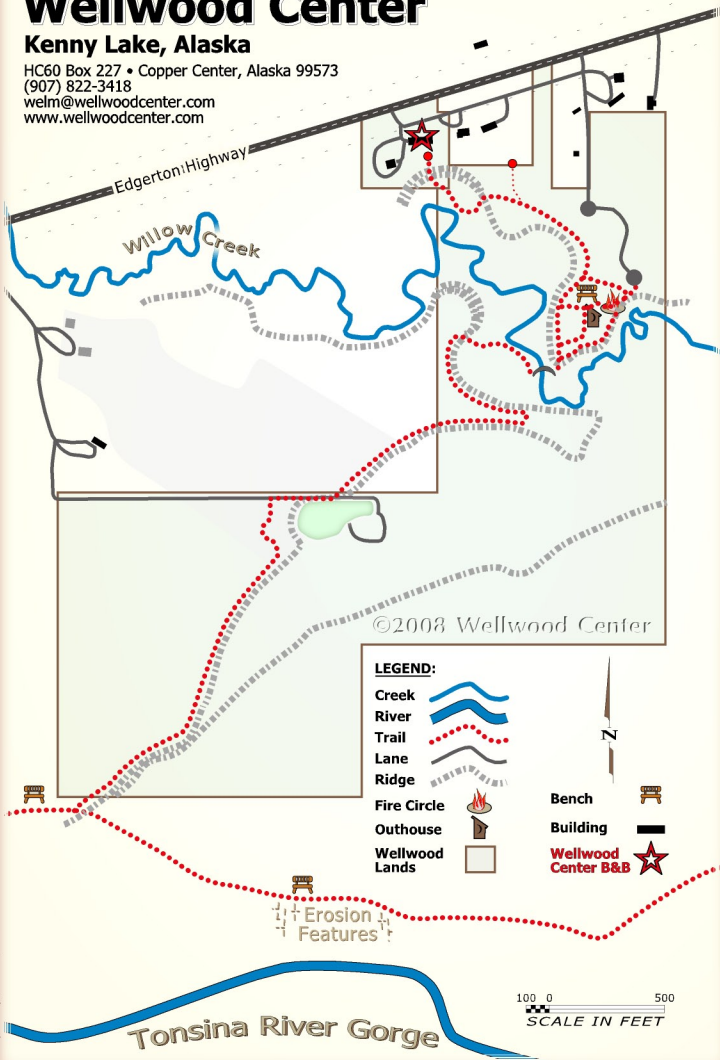

Wellwood Center

Kenny Lake, Alaska

HC60 Box 227 • Copper Center, Alaska 99573

(907) 822-3418

welm@wellwoodcenter.com

www.wellwoodcenter.com

©2008 Wellwood Center

LEGEND:

Creek

River

Trail

Lane

Ridge

Fire Circle

Outhouse

Wellwood Lands

Bench

Building

Wellwood Center B&B

Erosion Features

100 0 500
SCALE IN FEET